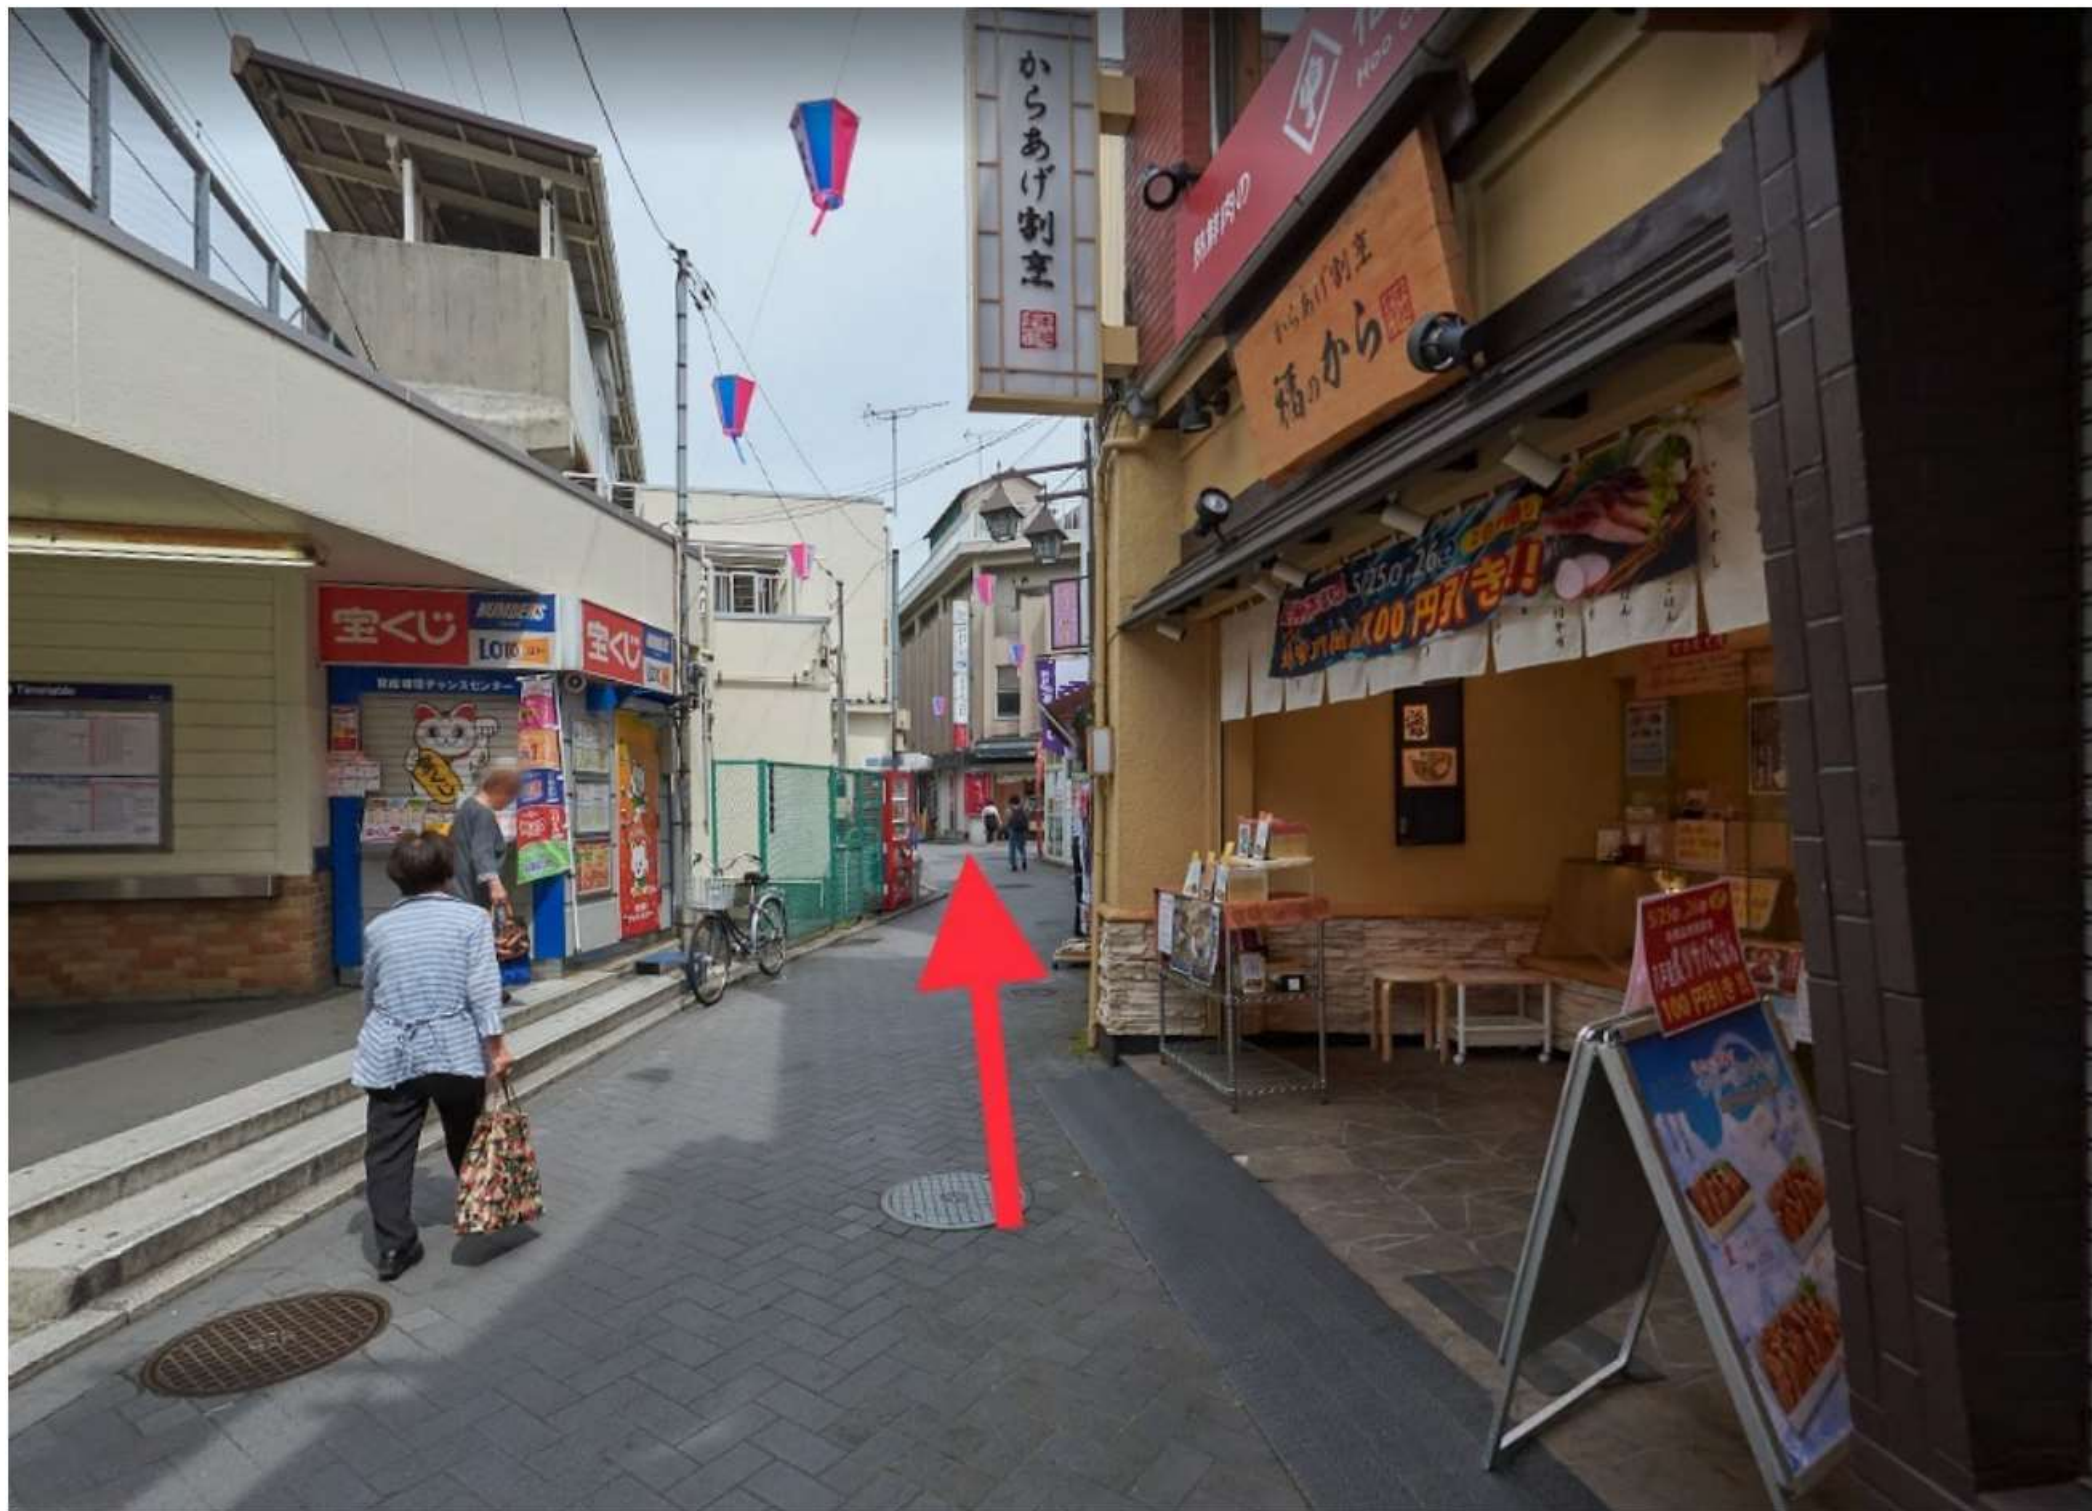

アクセスガイド / How To Check In

Adress / 住所

2-58-10 Horikiri Katsushika-ku , Tokyo , Japan

東京都葛飾区堀切2-58-10

Post code : 124-0006

Google Map

<https://maps.app.goo.gl/Ya2eFMhL3t7i3Pkm9>

Location / 場所

It'll take 5 min by your foot from Keisei Line Horikirishōbuen station.
京成線堀切菖蒲園駅から当ハウスまで、徒歩5分です。

How To Go / 道順

駅改札口を出て矢印の方へ

Get off at the the Station then go to
Exit South

You Arrived / 到着

NOTE / 注意

If you have any problems during your stay, please feel free to contact our customer service personnel at any time!