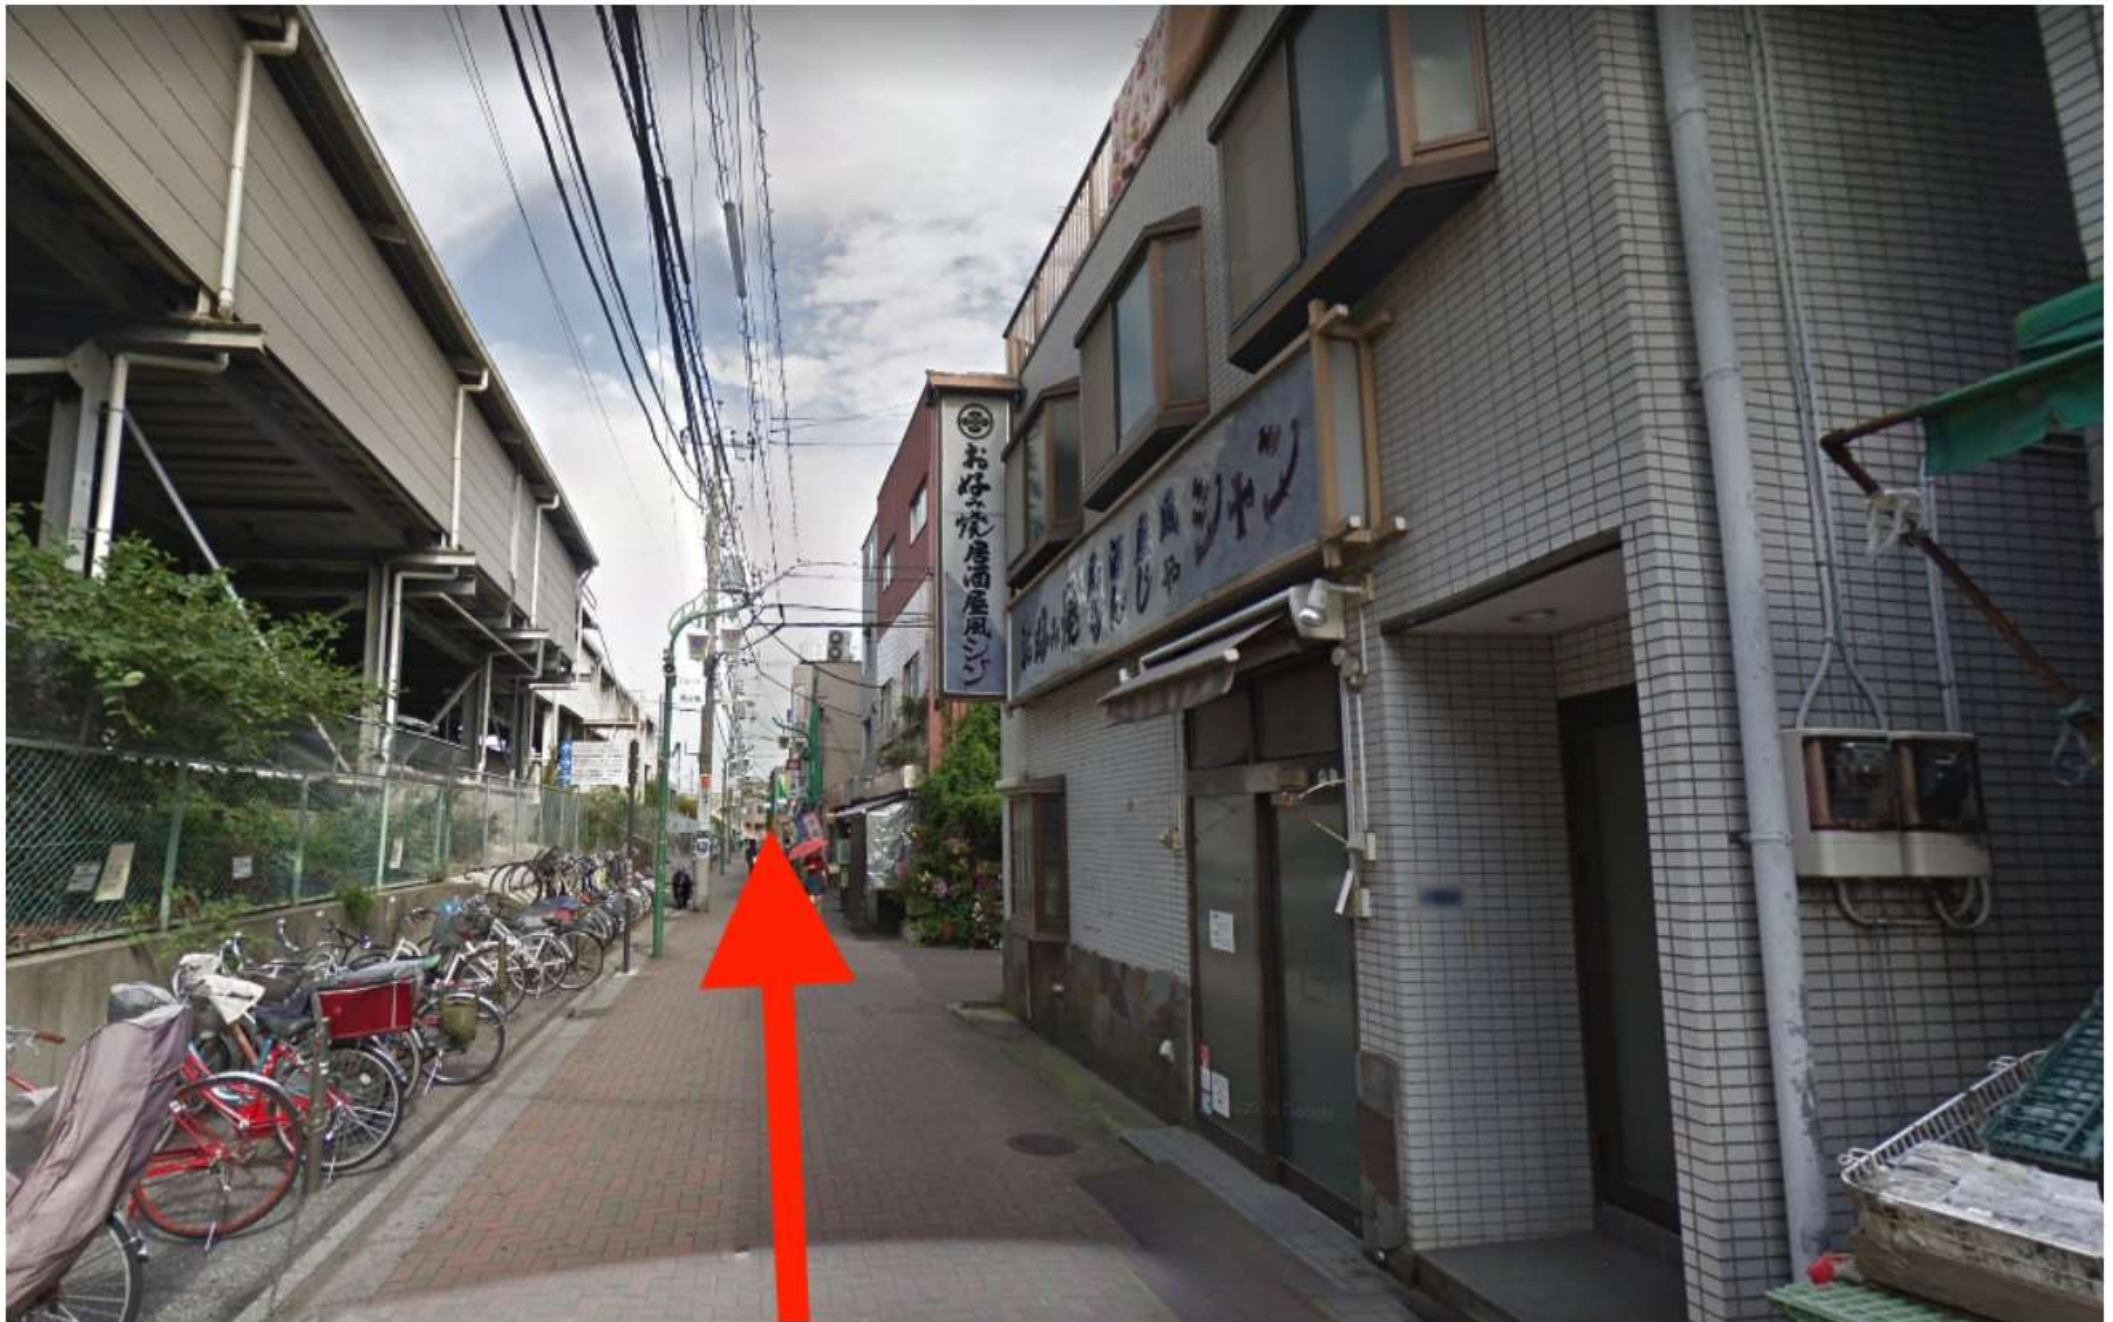

アクセスガイド / How To Check In

Adress / 住所

2-58-10 Horikiri Katsushika-ku , Tokyo , Japan

東京都葛飾区堀切2-58-10

Post code : 124-0006

Google Map

<https://maps.app.goo.gl/Ya2eFMhL3t7i3Pkm9>

Location / 場所

It'll take 5 min by your foot from Keisei Line Horikirishōbuen station.
京成線堀切菖蒲園駅から当ハウスまで、徒歩5分です。

How To Go / 道順

駅改札口を出て矢印の方へ

Get off at the the Station then go to
Exit South

You Arrived / 到着

NOTE / 注意

If you have any problems during your stay, please feel free to contact our customer service personnel at any time!